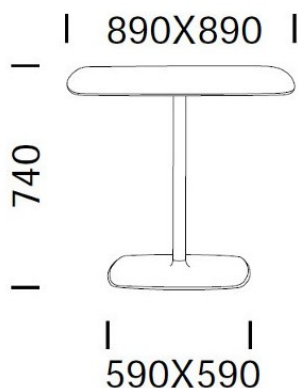

Stylus 5410

A harmony of curved lines characterizes Stylus table in all its components. Table with square, powder coated, sand-blasted cast-iron base with rounded corners and steel tube column. Available combined with tops of different sizes and finishes.

<i>Brand:</i>	Pedrali, Made in Italy
<i>Item type:</i>	Small Table
<i>Item Code:</i>	5410/NERO + 89x69COINEROS4000
<i>Designer:</i>	Pedrali R & D
<i>Top :</i>	Black
<i>Frame:</i>	Black
<i>Dimension:</i>	89 x 69 x 74cm